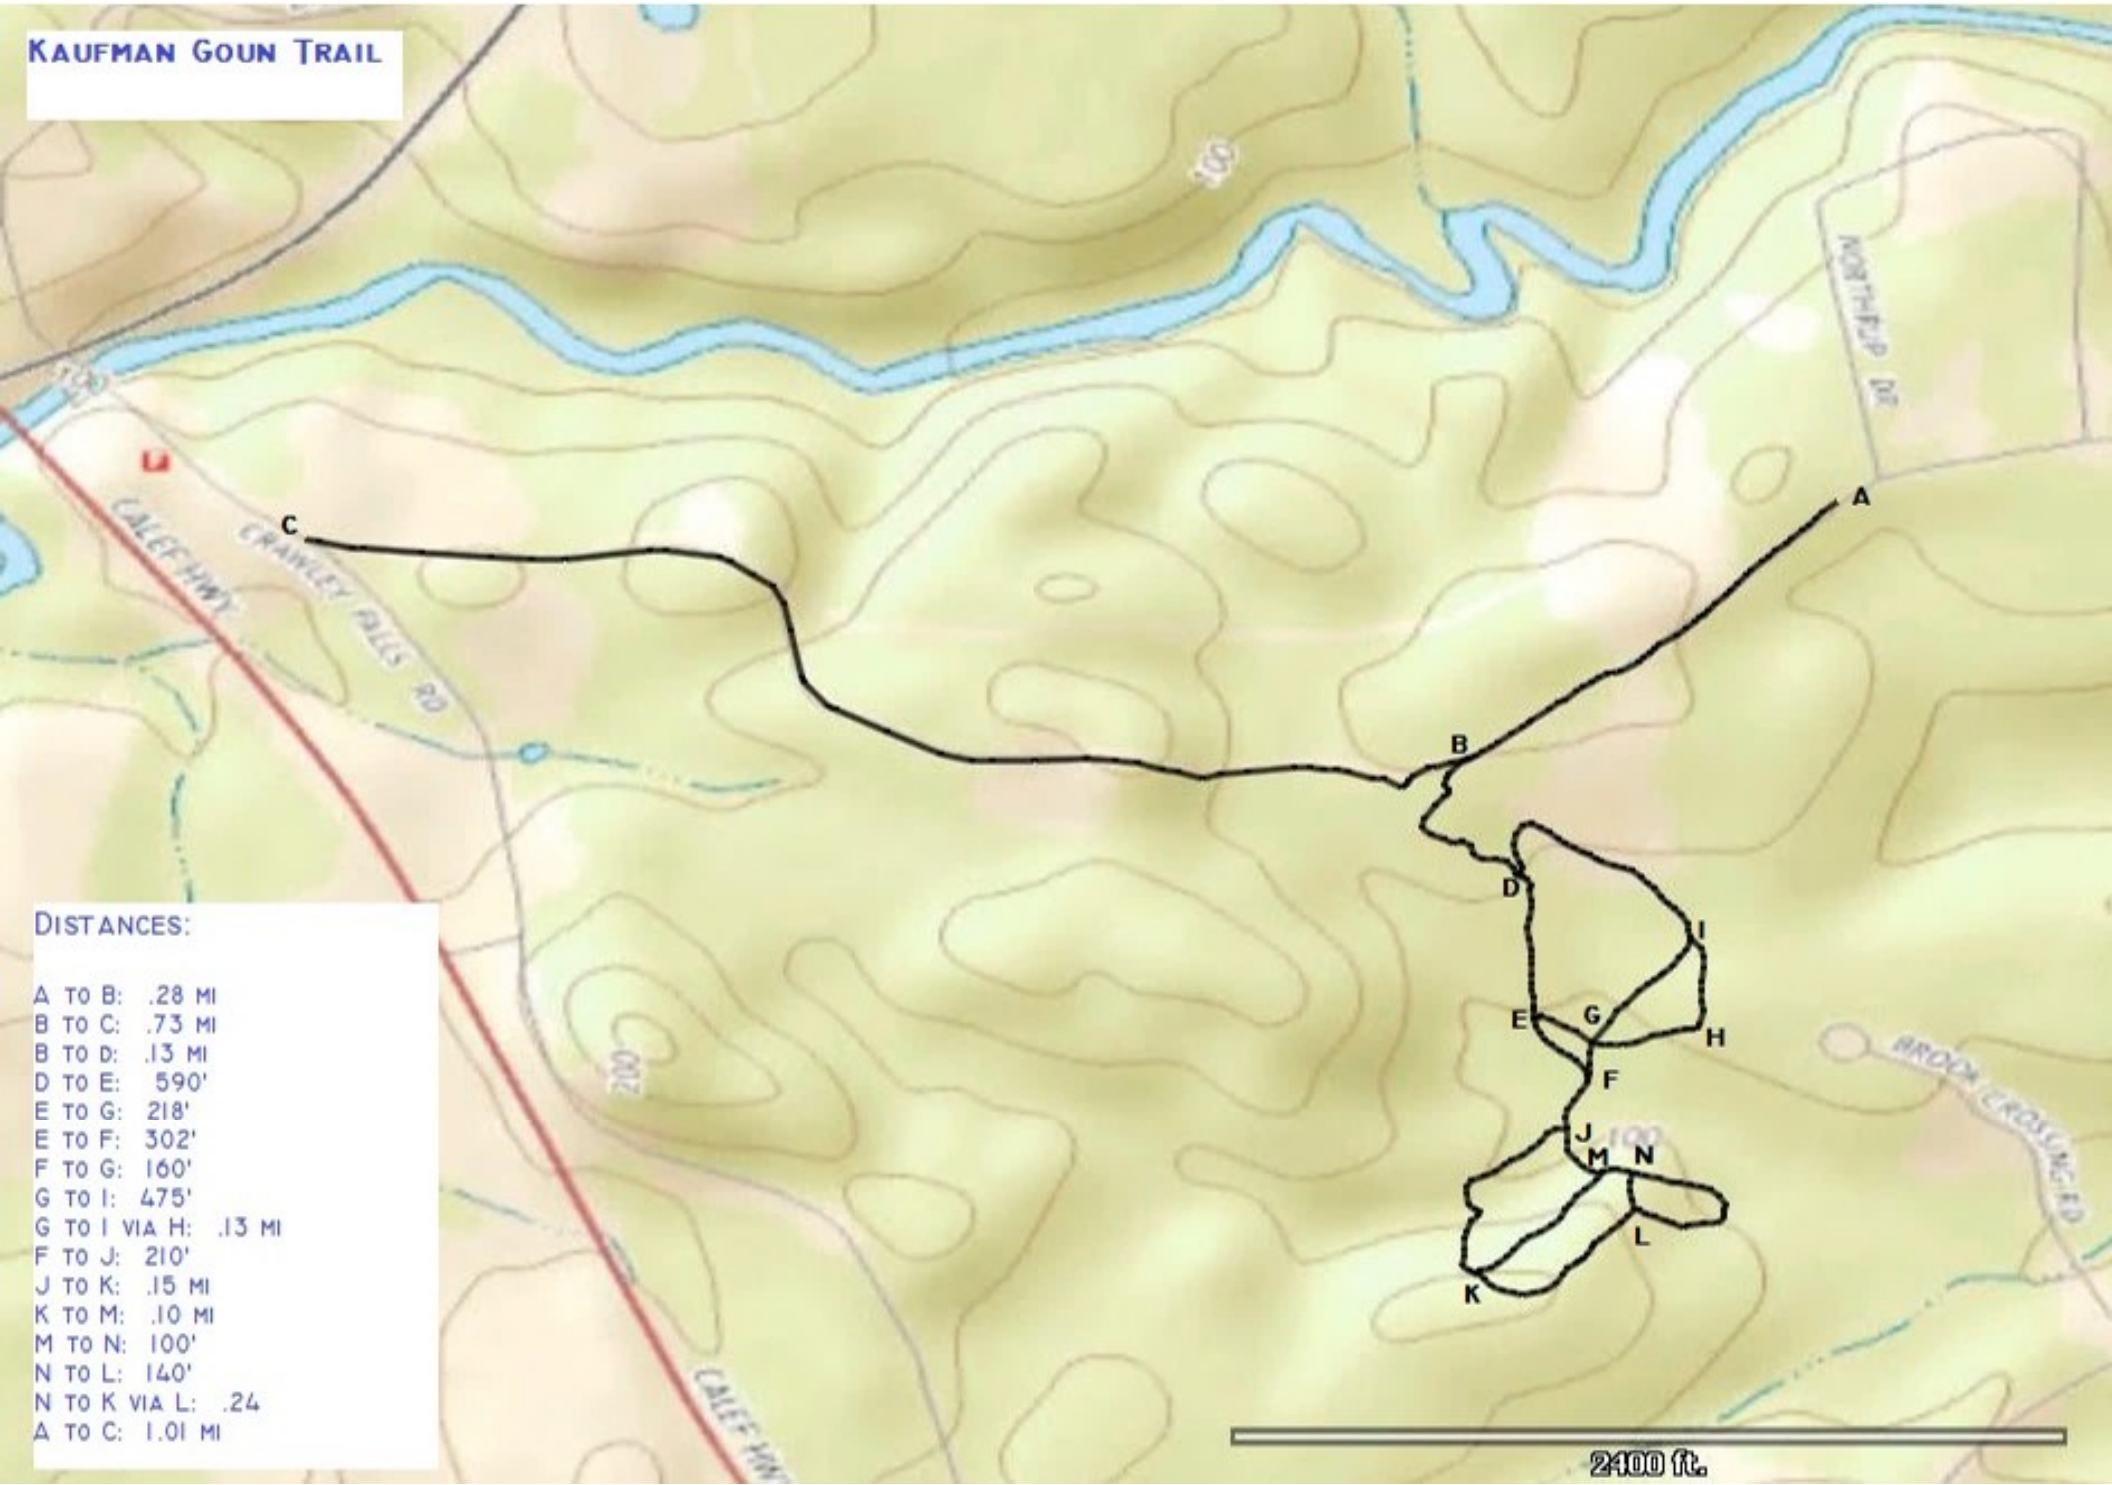

KAUFMAN GOUN TRAIL

DISTANCES:

- A TO B: .28 MI
- B TO C: .73 MI
- B TO D: .13 MI
- D TO E: 590'
- E TO G: 218'
- E TO F: 302'
- F TO G: 160'
- G TO I: 475'
- G TO I VIA H: .13 MI
- F TO J: 210'
- J TO K: .15 MI
- K TO M: .10 MI
- M TO N: 100'
- N TO L: 140'
- N TO K VIA L: .24
- A TO C: 1.01 MI

2400 ft.